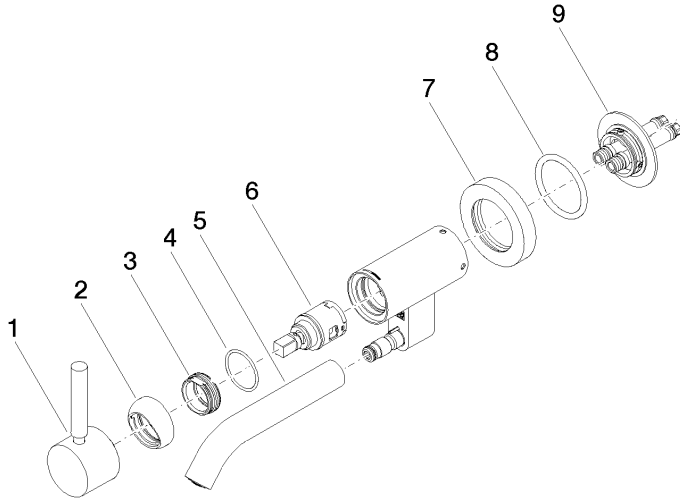

**META Wall-mounted single-lever basin mixer without pop-up waste - Brushed Chrome**

META

36 805 660

- 185mm projection
- fixed spout
- circular, air-enriched flow
- hole diameter 35 mm
- rosette Ø 60 mm
- max. flow 5.7 l/min
- lead-free
- with single-point mounting
- This product can help a building meet the requirements of Green Building Rating Systems, e.g. LEED®, BREEAM®, DGNB

**Required miscellaneous**

- Concealed wall mounting -** 35 050 970 90
- max. recess depth 105 mm
  - min. recess depth 80 mm

36 805 660  
mm [inches]

**Flow rate chart**

**Certificates**

LGA\_38421.

WRAS\_240102017.

36 805 660

**Spare parts list**

No.	Item Number	Name	Quantity used	Delivery time
1	90 20 66 030 00-93	handle	1	20
2	09 28 30 043-93	cover	1	20
3	09 24 04 266 90	nut	1	2
4	09 14 10 120 90	seal	1	2
5	90 11 06 217 00-93	spout	1	20
6	90 15 05 042 00 90	cartridge	1	2
7	09 27 89 004-93	rosette	1	60
8	09 14 10 041 90	seal	1	2
9	90 30 11 296 00 90	flange	1	2