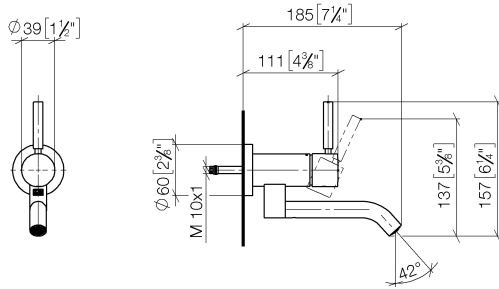

**META Wall-mounted single-lever basin mixer without pop-up waste - Brushed Chrome**

META

36 805 660

- 185mm projection
- fixed spout
- circular, air-enriched flow
- hole diameter 35 mm
- rosette Ø 60 mm
- max. flow 5.7 l/min
- lead-free
- with single-point mounting
- This product can help a building meet the requirements of Green Building Rating Systems, e.g. LEED®, BREEAM®, DGNB

**Required miscellaneous**

- Concealed wall mounting -** 35 050 970 90
- max. recess depth 105 mm
  - min. recess depth 80 mm

36 805 660  
mm [inches]

**Flow rate chart**

**Certificates**

LGA\_38421.

WRAS\_240102017.

36 805 660

**Spare parts list**

No.	Item Number	Name	Quantity used	Delivery time
1	90 20 66 030 00-93	handle	1	20
2	09 28 30 043-93	cover	1	20
3	09 24 04 266 90	nut	1	2
4	09 14 10 120 90	seal	1	2
5	90 11 06 217 00-93	spout	1	20
6	90 15 05 042 00 90	cartridge	1	2
7	09 27 89 004-93	rosette	1	60
8	09 14 10 041 90	seal	1	2
9	90 30 11 296 00 90	flange	1	2